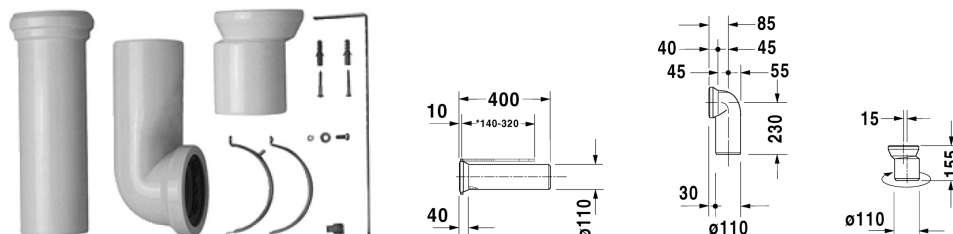

Accessories Vario connector set # 001422

| < Ø 110 mm > |

Vario connector set	Dimension	Weight	Order number
for horizontal and vertical outlet, length adjustable, incl. excenter			
Colors			
Variant			

All drawings contain the necessary measurements which are subject to standard tolerances. They are stated in mm and are non-binding. Exact measurements, in particular for customised installation scenarios, can only be taken from the finished ceramic piece.